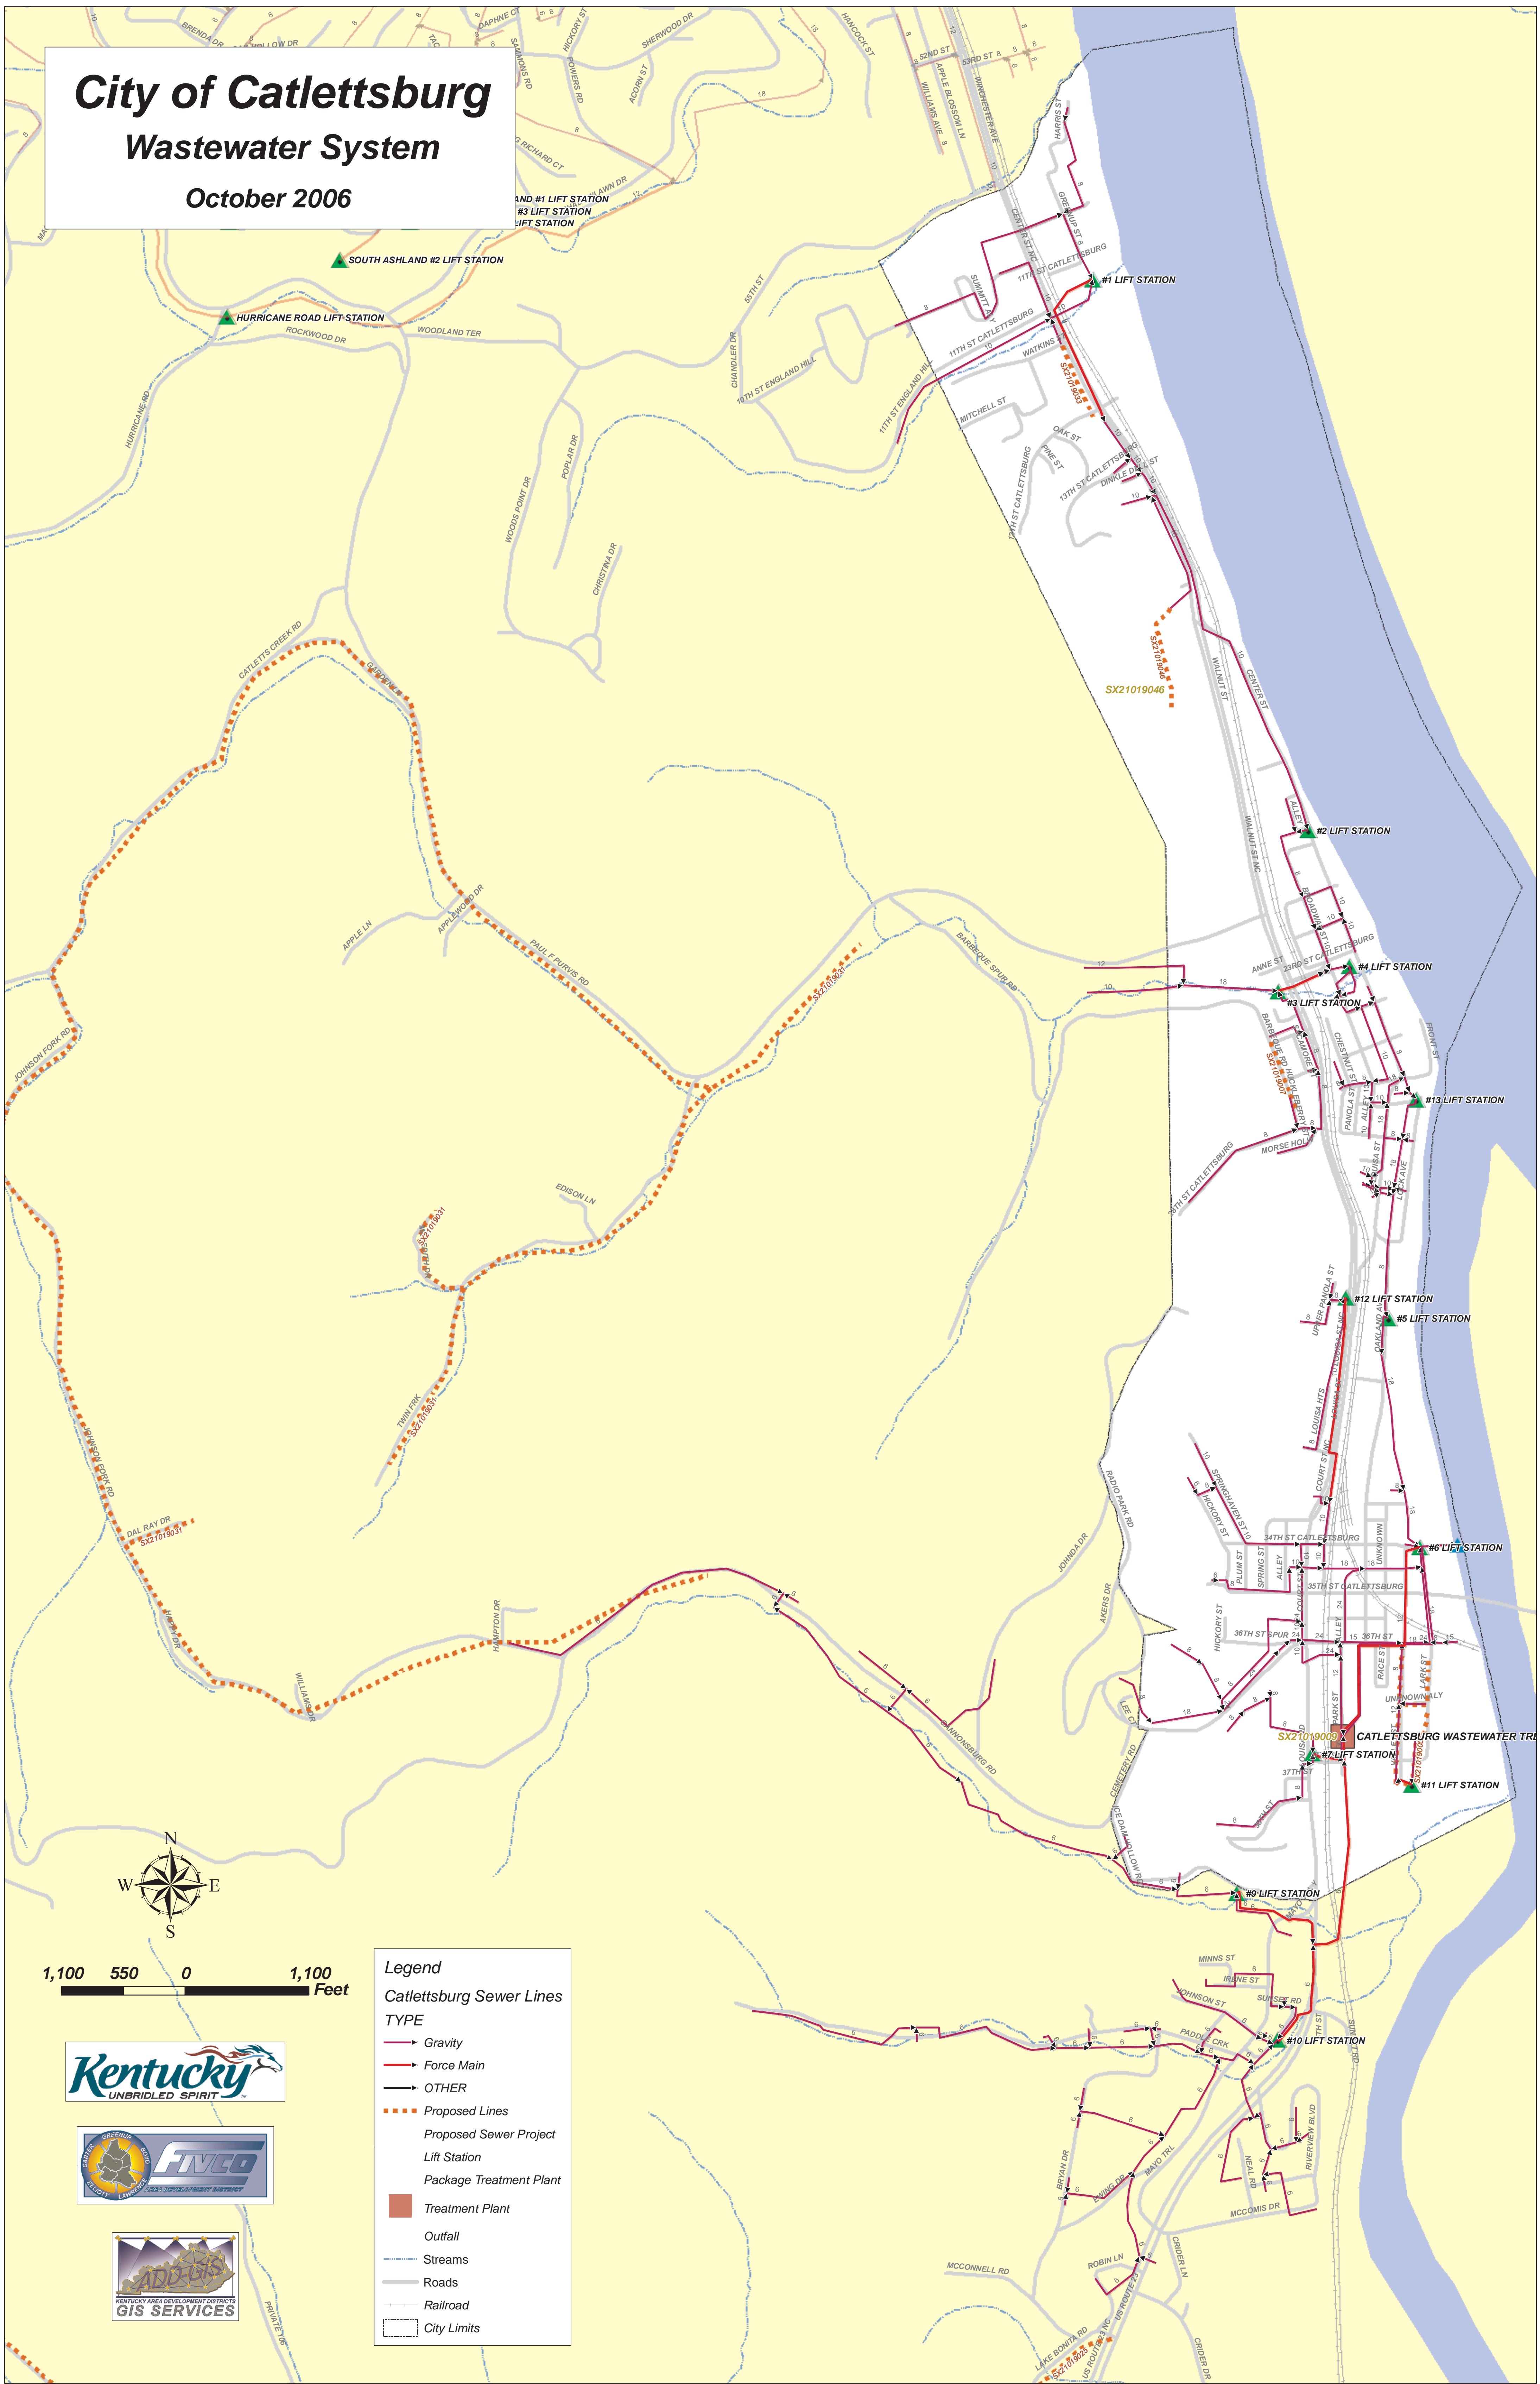

# City of Catlettsburg Wastewater System

October 2006

- Legend**  
Catlettsburg Sewer Lines
- TYPE**
- Gravity
  - Force Main
  - OTHER
  - Proposed Lines
  - Proposed Sewer Project
  - ▲ Lift Station
  - Package Treatment Plant
  - Treatment Plant
  - Outfall
  - Streams
  - Roads
  - Railroad
  - City Limits